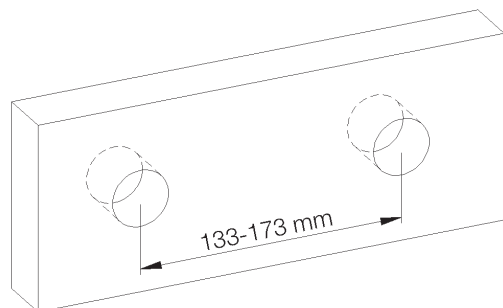

Picture

Product details

Internal mechanism : Ceramic valve 1/4 turn

Diverter : Ceramic

Technical drawing

FN04/04/2016.V01